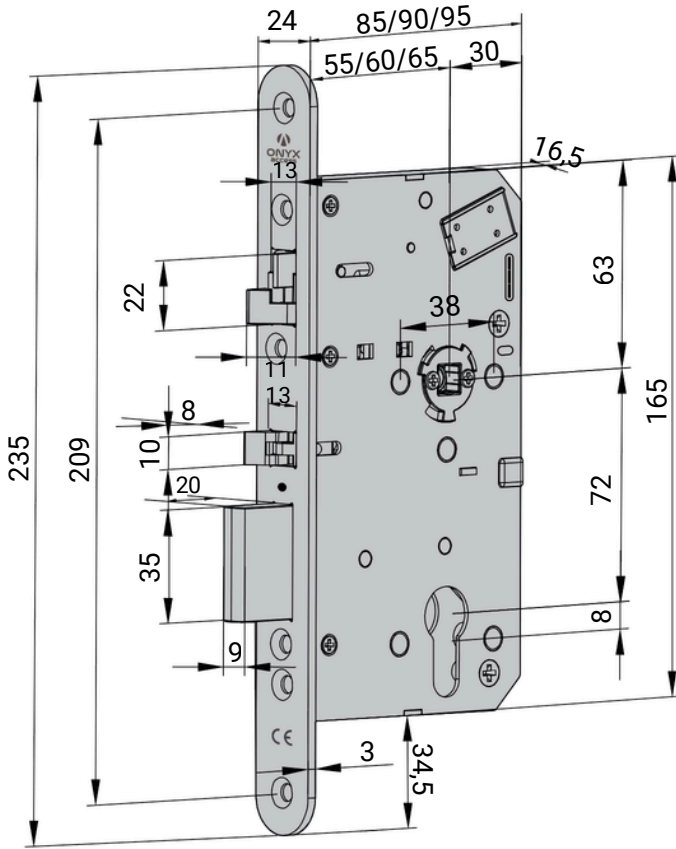

Lock dimensions and lock case preparation

SLC 55/60/65

Frame strike plate (G0324)
(Default strike plate)

Frame strike plate (G0320)