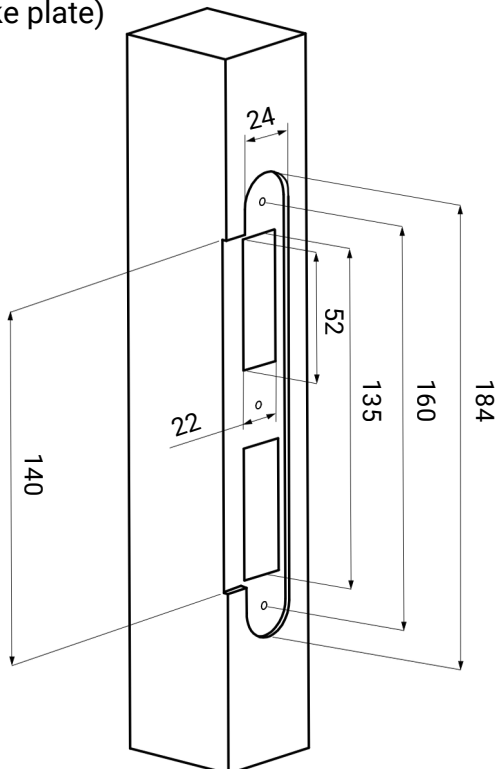

Lock dimensions and lock case preparation

SLC 55/60/65

Frame strike plate (G0324)
(Default strike plate)

Frame strike plate (G0320)