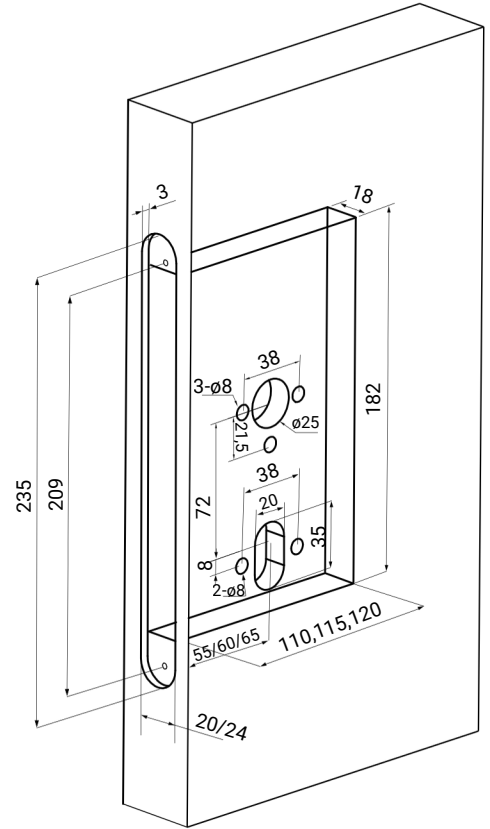

Lock dimensions and lock case preparation

SLC 55/60/65

Frame strike plate (G0324)
(Default strike plate)

Frame strike plate (G0320)