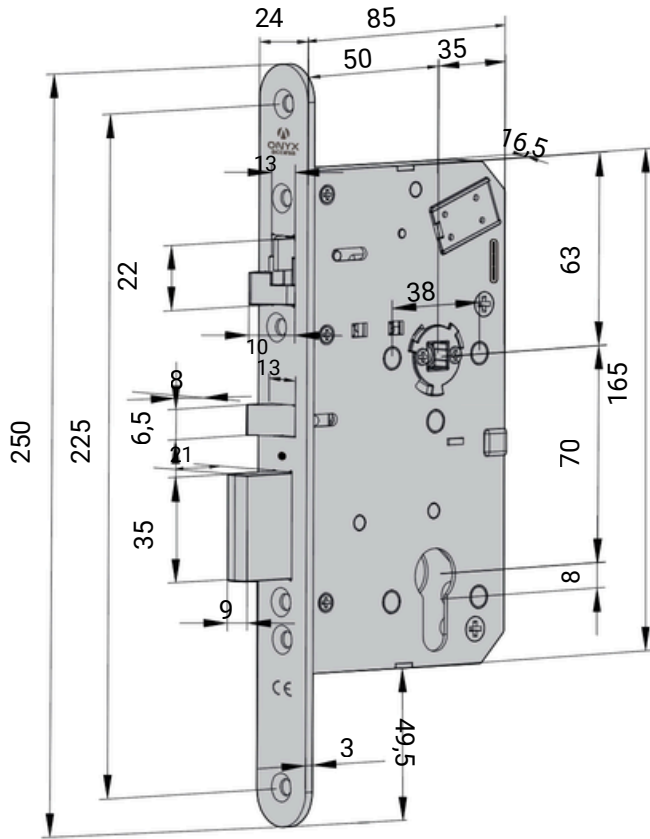

Lock dimensions and lock case preparation

SLC 50

Frame strike plate (G0324)
(Default strike plate)

Frame strike plate (G0320)