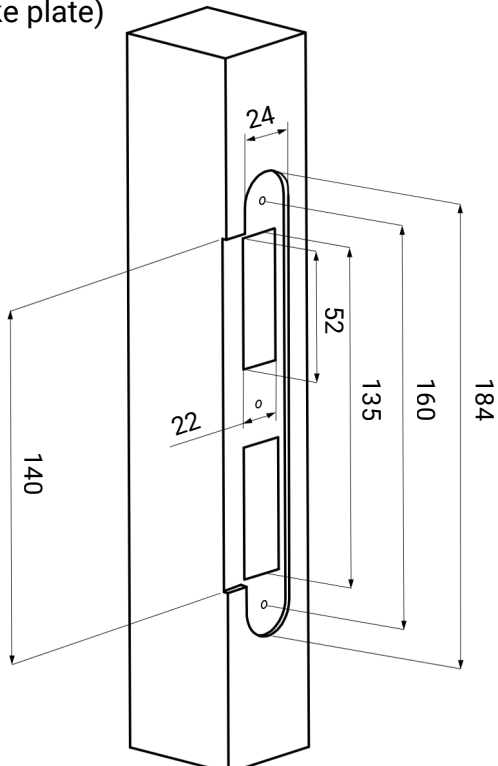

Lock dimensions and lock case preparation

SLC 50

Frame strike plate (G0324)
(Default strike plate)

Frame strike plate (G0320)