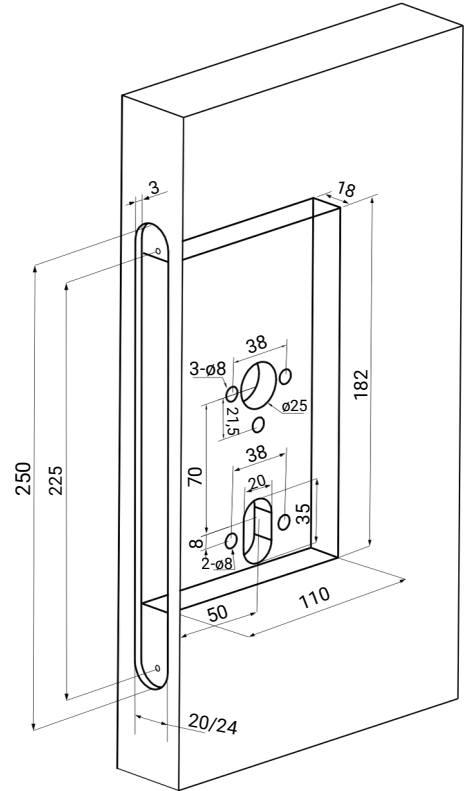

Lock dimensions and lock case preparation

SLC 50

Frame strike plate (G0324)
(Default strike plate)

Frame strike plate (G0320)